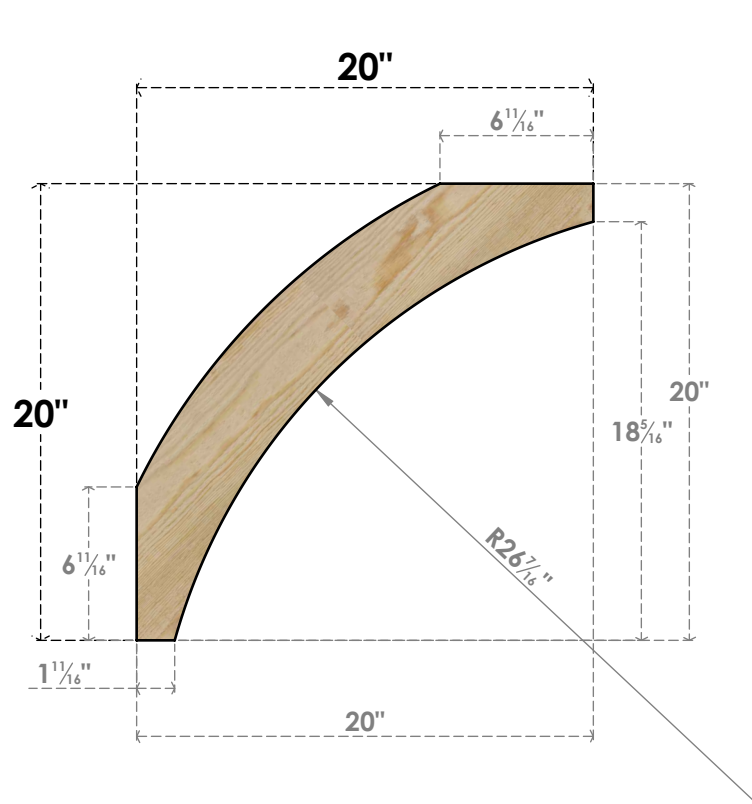

BRC04X20X20THR00RDF

4"W X 20"D X 20"H THORTON ROUGH SAWN BRACE, DOUGLAS FIR

SIDE

FRONT

EKENA MILLWORK
 2300 WEST MAIN ST.
 CLARKSVILLE, TX 75426
 TOLL FREE: 866-607-0453
 WWW.EKENAMILLWORK.COM

NOTES

1. INSTALLATION TO BE COMPLETED IN ACCORDANCE WITH MANUFACTURER'S SPECIFICATIONS.
2. DRAWING MAY NOT BE TO SCALE
3. THIS DRAWING IS INTENDED FOR DESIGN AND PLANNING PURPOSES ONLY.
4. ALL INFORMATION CONTAINED HEREIN WAS CURRENT AT THE TIME OF DEVELOPMENT BUT MUST BE REVIEWED AND APPROVED BY THE PRODUCT MANUFACTURER TO BE CONSIDERED ACCURATE.
5. PRODUCTS ARE NOT KILN DRIED. THIS ITEM IS UNIQUE AND WILL CONTAIN THE NATURAL VARIATIONS THAT THE WOOD SPECIES OFFERS. THIS MAY RESULT IN VARIATIONS UP TO 1/4"